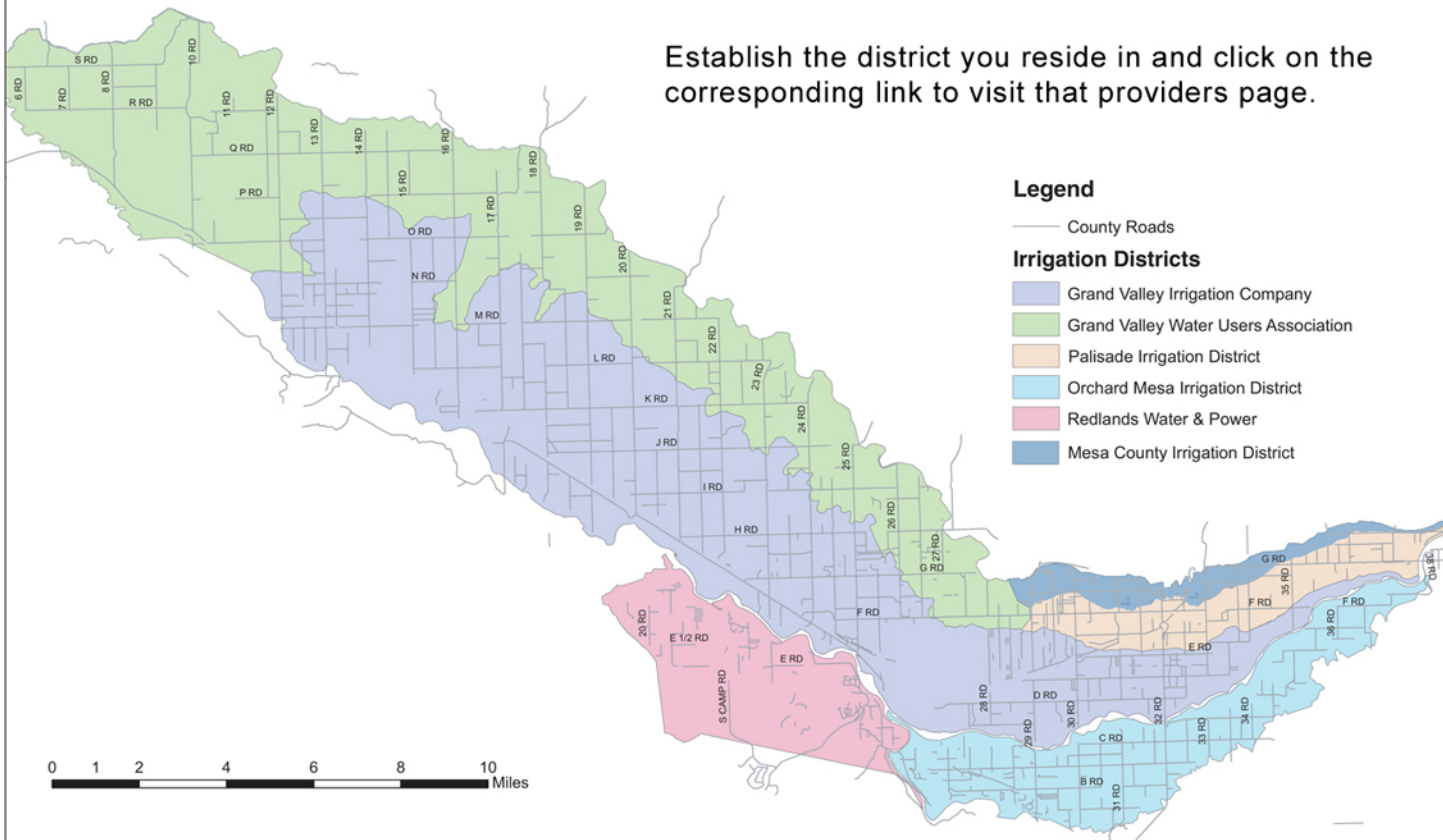

Establish the district you reside in and click on the corresponding link to visit that providers page.

Legend

— County Roads

Irrigation Districts

- Grand Valley Irrigation Company
- Grand Valley Water Users Association
- Palisade Irrigation District
- Orchard Mesa Irrigation District
- Redlands Water & Power
- Mesa County Irrigation District

0 1 2 4 6 8 10 Miles